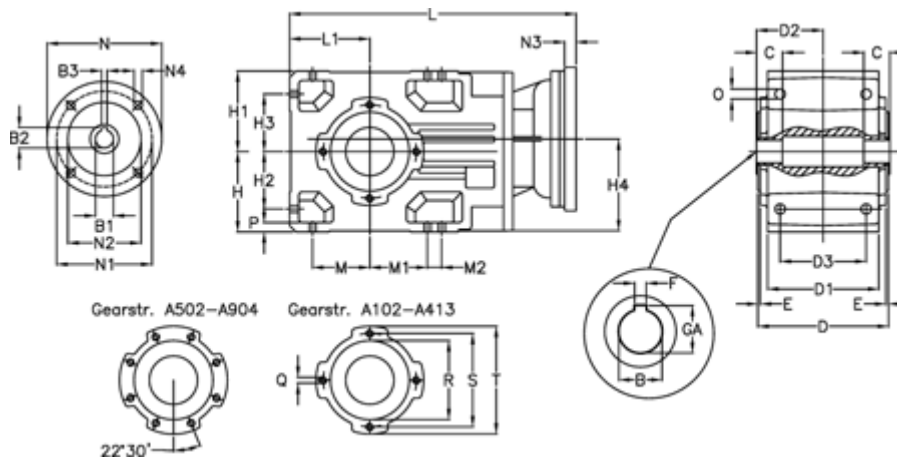

Article number: 29600101063225

Description: Bevel helical gearbox
A102UH25-10,6-P71B5

Measures

B = 25	D3 = 75	H3 = 50.0	N1 = 130	S = 100
B1 = 14	Description = A102UH25-xx-P71 B5	H4 = 83.0	N2 = 110	T = 120
B2 = 16.3	E = 3.0	L = 282.5	N3 = 0	
B3 = 5	F = 8	L1 = 70	N4 = M8x16	
C = 18	GA = 28.3	M = 50.0	O = 9.5	
D = 117	H = 70	M1 = 50.0	P = 9	
D1 = 95	H1 = 70	M2 = 0	Q = M8x12	
D2 = 60.0	H2 = 50.0	N = 160	R = 80	